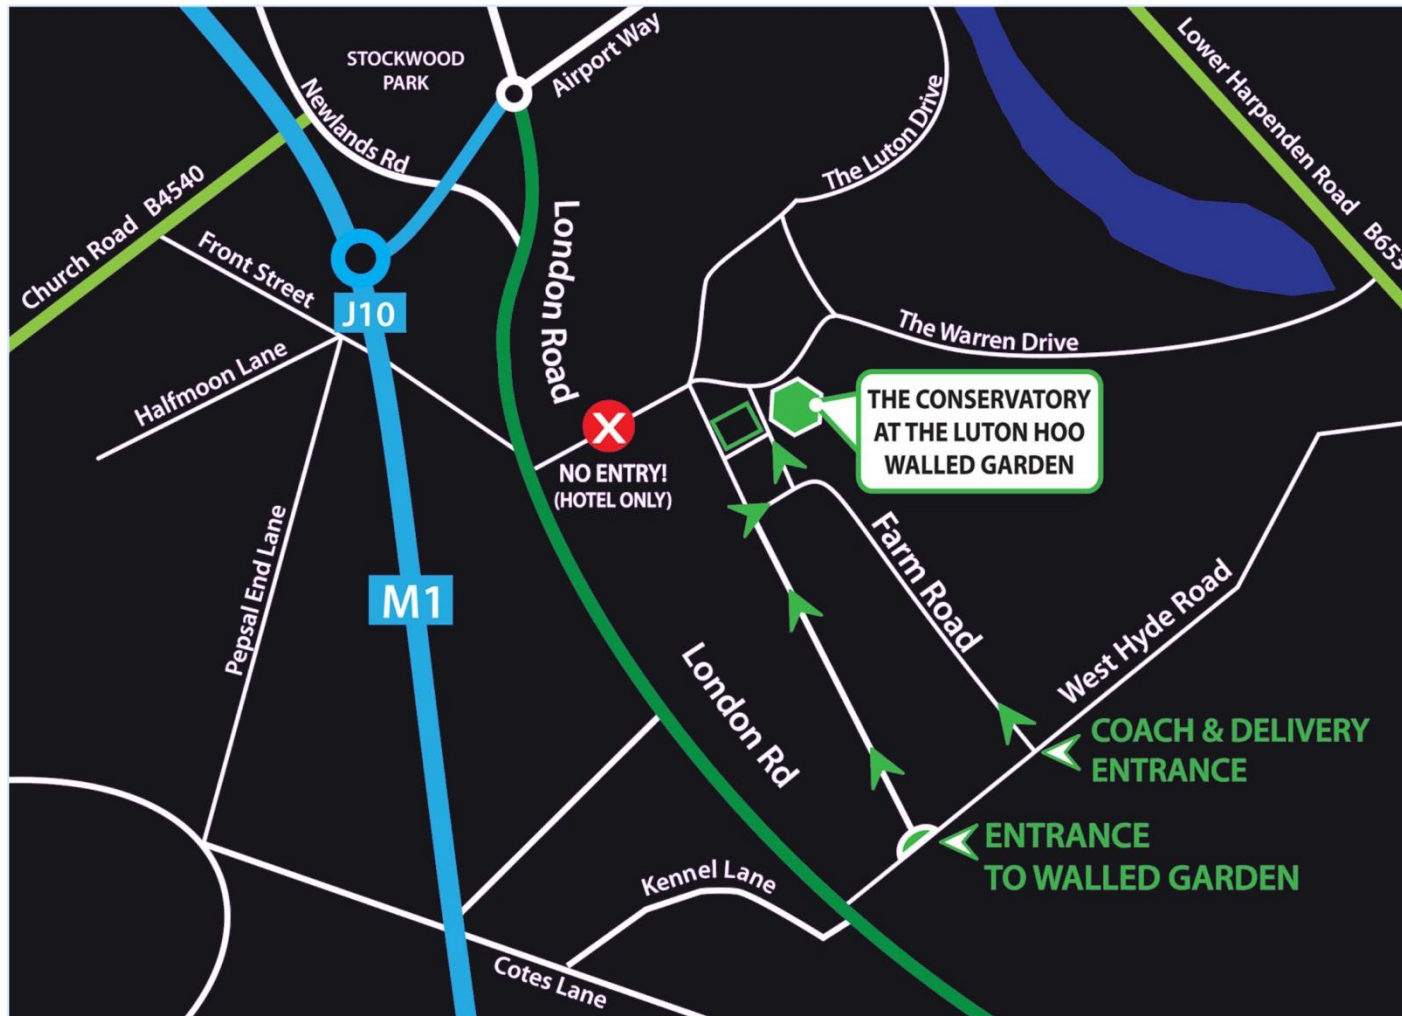

**The Conservatory at the
Luton Hoo Walled Garden
Luton hoo Estate
Luton
LU1 4LF**

**Lost In Music at The Conservatory, is not run in conjunction with the
Luton Hoo Hotel**